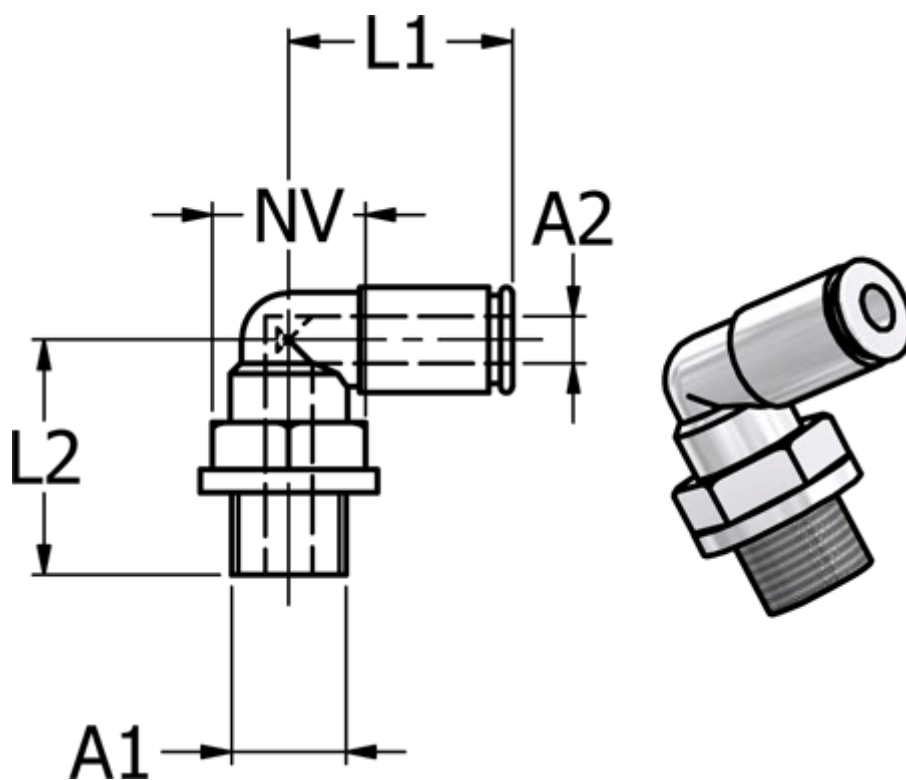

Article number: 5868540054

Description: Metal Push-in fitting 854.005-4, Ø4 / M5
Elbow with FPM O-ring

Measures

Ext. hose diameter A2	= 4
L1	= 18
L2	= 14.5
NV	= 9
Thread A1	= M5